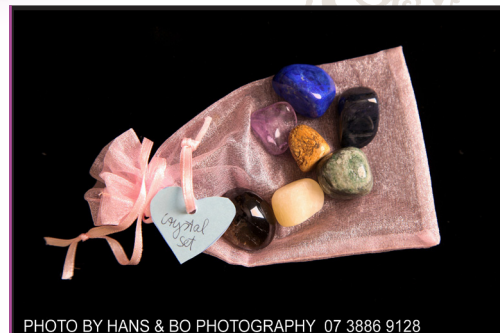

PHOTO BY HANS & BO PHOTOGRAPHY 07 3886 9128

Crystal chakra set special at \$20

Special wishes for gift vouchers
or gifts, talk to Elfie.

Facebook...

Reiki to you is on Facebook
why not check it out at and like
our page to keep up-to-date
with the latest news and events.